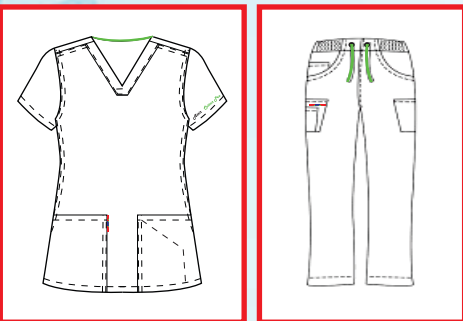

SCRUB SUITS

UNIFORM

PUT 0580

- *Attire*
- *Attire Flex*
- *Attire Flex Plus*
- *Attire Cotton Flex*
- *Attire Cotton Pro*

Sarh Al-Qoton Trading Est.

مؤسسة صرح القطن للتجارة