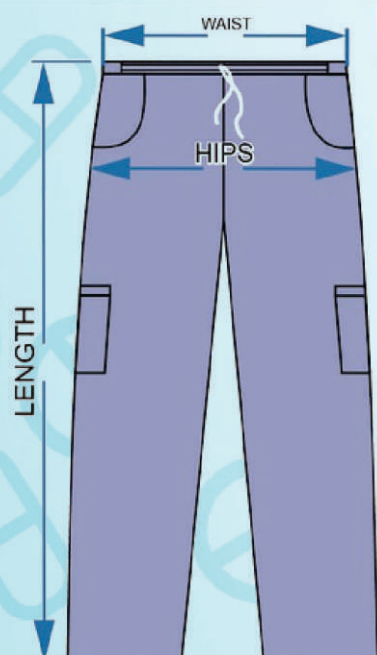

MALE PANT	SCRUB SUIT STANDARD SIZE CHART (INCHES)							
	XXS	XS	S	M	L	XL	XXL	XXXL
WAIST	27	29	30	32	34	37	38	39
HIPS	41	42	43	46	48	51	52	53
LENGTH	39.5	41	41.5	42.5	43	43	43	43
BOTTOM	16	17	17	18	18.5	19.5	20	20

UNISEX WARM-UP JACKET	UNISEX WARM-UP JACKET STANDARD SIZE CHART (INCHES)							
	XXS	XS	S	M	L	XL	XXL	XXXL
SHOULDER	15	16	17	18	18.5	19.5	20	21
CHEST	41	42	45	47	49	51	53	55
LENGTH	22	24	26	28	30	32	34	36
ARMHOLE	8.5	9	9.5	10	10.5	11	11.5	12
SLEEVE LENGTH (FULL)	19.5	20	21	21.5	22	23	24	25
SLEEVE OPENING	9	9.5	10	10.5	11	12	12	13

FEMALE TOP	SCRUB SUIT STANDARD SIZE CHART (INCHES)							
	XXS	XS	S	M	L	XL	XXL	XXXL
SHOULDER	14.5	15.5	16.5	16.5	17.5	18	19.5	20.5
CHEST	38	40	42	44	47	49	52	53
WAIST	33	35	37	39	42	45	47	49
LENGTH	25	26	27	27.5	28	29	30	31
ARMHOLE	9	9.5	9.5	10.5	10.5	11	12	12
SLEEVE LENGTH (HALF)	6.5	7	7.5	7.5	7.5	7.5	8	8
SLEEVE OPENING	13	14	15	16	16	17	18	19

FEMALE PANT	SCRUB SUIT STANDARD SIZE CHART (INCHES)							
	XXS	XS	S	M	L	XL	XXL	XXXL
WAIST	29	31	32	34	35	40	41	43
HIPS	40	42	44	46	49	52	55	57
LENGTH	39	40	41	41	42.5	42.5	42.5	43
BOTTOM	16	17	18	18	19	19	20	20

UNISEX DOCTOR COAT	UNISEX DOCTOR COAT STANDARD SIZE CHART (INCHES)					
	S	M	L	XL	XXL	XXXL
SHOULDER	18	19	20	21	22	23
CHEST	40	44	48	52	56	60
LENGTH	39	40	41	42	43	44
NECK	15	16	17	18	19	20
SLEEVE LENGTH (FULL)	22 1/2	23 1/2	24 1/2	25 1/2	26	26 1/2
SLEEVE OPENING	13	14	15	16	17	17