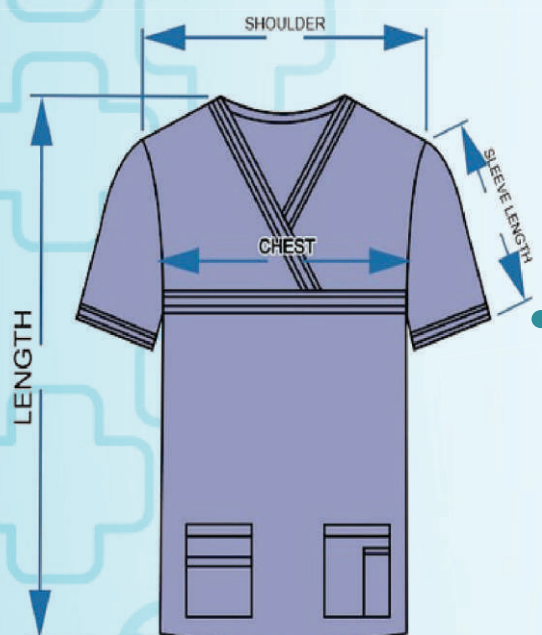

MALE PANT	SCRUB SUIT STANDARD SIZE CHART (INCHES)							
	XXS	XS	S	M	L	XL	XXL	XXXL
WAIST	27	29	30	32	34	37	38	39
HIPS	41	42	43	46	48	51	52	53
LENGTH	39.5	41	41.5	42.5	43	43	43	43
BOTTOM	16	17	17	18	18.5	19.5	20	20

UNISEX WARM-UP JACKET	UNISEX WARM-UP JACKET STANDARD SIZE CHART (INCHES)							
	XXS	XS	S	M	L	XL	XXL	XXXL
SHOULDER	15	16	17	18	18.5	19.5	20	21
CHEST	41	42	45	47	49	51	53	55
LENGTH	22	24	26	28	30	32	34	36
ARMHOLE	8.5	9	9.5	10	10.5	11	11.5	12
SLEEVE LENGTH (FULL)	19.5	20	21	21.5	22	23	24	25
SLEEVE OPENING	9	9.5	10	10.5	11	12	12	13

FEMALE TOP	SCRUB SUIT STANDARD SIZE CHART (INCHES)							
	XXS	XS	S	M	L	XL	XXL	XXXL
SHOULDER	14.5	15.5	16.5	16.5	17.5	18	19.5	20.5
CHEST	38	40	42	44	47	49	52	53
WAIST	33	35	37	39	42	45	47	49
LENGTH	25	26	27	27.5	28	29	30	31
ARMHOLE	9	9.5	9.5	10.5	10.5	11	12	12
SLEEVE LENGTH (HALF)	6.5	7	7.5	7.5	7.5	7.5	8	8
SLEEVE OPENING	13	14	15	16	16	17	18	19

FEMALE PANT	SCRUB SUIT STANDARD SIZE CHART (INCHES)							
	XXS	XS	S	M	L	XL	XXL	XXXL
WAIST	29	31	32	34	35	40	41	43
HIPS	40	42	44	46	49	52	55	57
LENGTH	39	40	41	41	42.5	42.5	42.5	43
BOTTOM	16	17	18	18	19	19	20	20

UNISEX DOCTOR COAT	UNISEX DOCTOR COAT STANDARD SIZE CHART (INCHES)					
	S	M	L	XL	XXL	XXXL
SHOULDER	18	19	20	21	22	23
CHEST	40	44	48	52	56	60
LENGTH	39	40	41	42	43	44
NECK	15	16	17	18	19	20
SLEEVE LENGTH (FULL)	22 1/2	23 1/2	24 1/2	25 1/2	26	26 1/2
SLEEVE OPENING	13	14	15	16	17	17