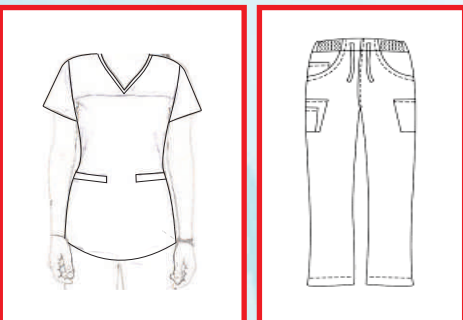

SCRUB SUITS

UNIFORM

PUT 0534

- *Attire*
- *Attire Flex*
- *Attire Flex Plus*
- *Attire Cotton Flex*
- *Attire Cotton Pro*

Sarh Al-Qoton Trading Est.

مؤسسة صرح القطن للتجارة